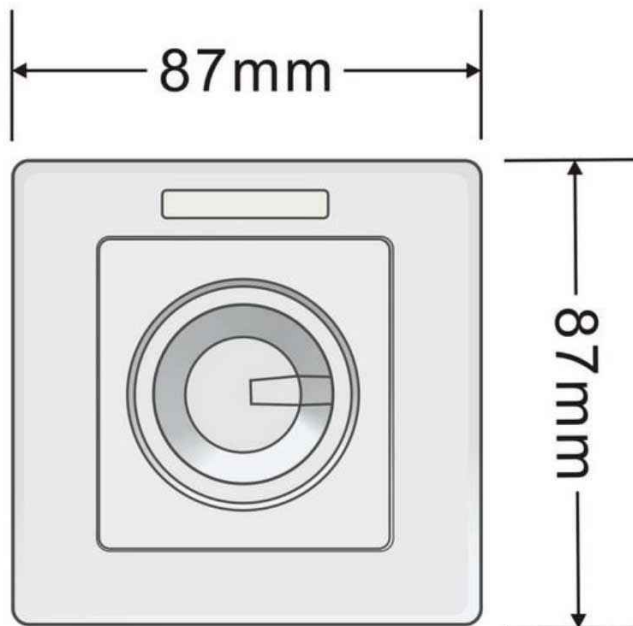

Front view

Rear view

Main structure

IV. Product Dimension

YH-210 CV LED Dimmer Manual

VI. Instructions

1. About the button: