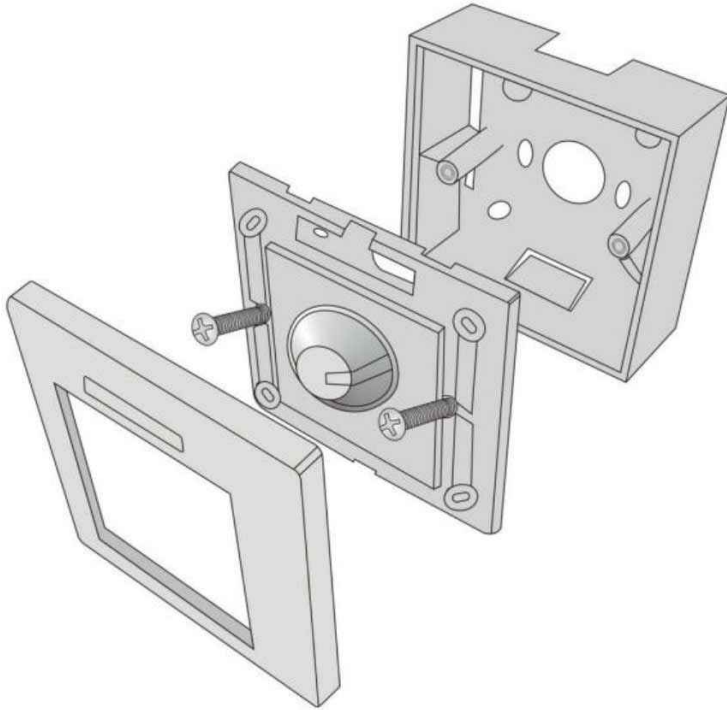

Main structure