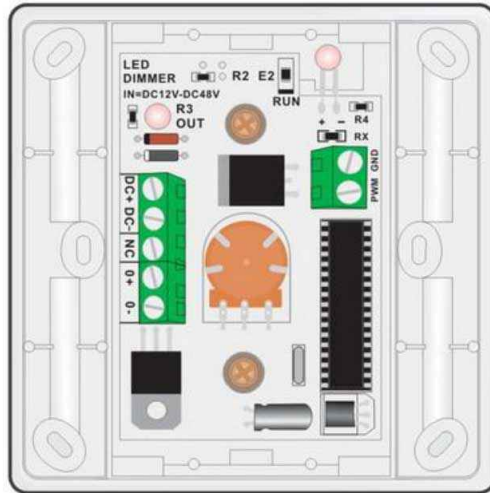

I . Technical Specs

Model No.	YH-210
Input power	DC12V~DC48V
Output signal	Constant voltage PWM
Max load current	6A
Output power	75W/150W/220W/280W(12V/24V/36V/48V)
Dimming range	0-100%
Grey step	256 levels
Switch size	L87×W87(mm)
IR controller size	L86×W33(mm)
Package size	L96×W91×H61(mm)
Gross weight	200g

YH-210 CV LED Dimmer Manua

repeater to expand power output;

7. DMX, constant current & DMX versions available, convenient to control different LED illumination products with different circuits

III. Structure

Front view

Rear view

Main structure

IV. Product Dimension

YH-210 CV LED Dimmer Manual

VI. Instructions

1. About the button: