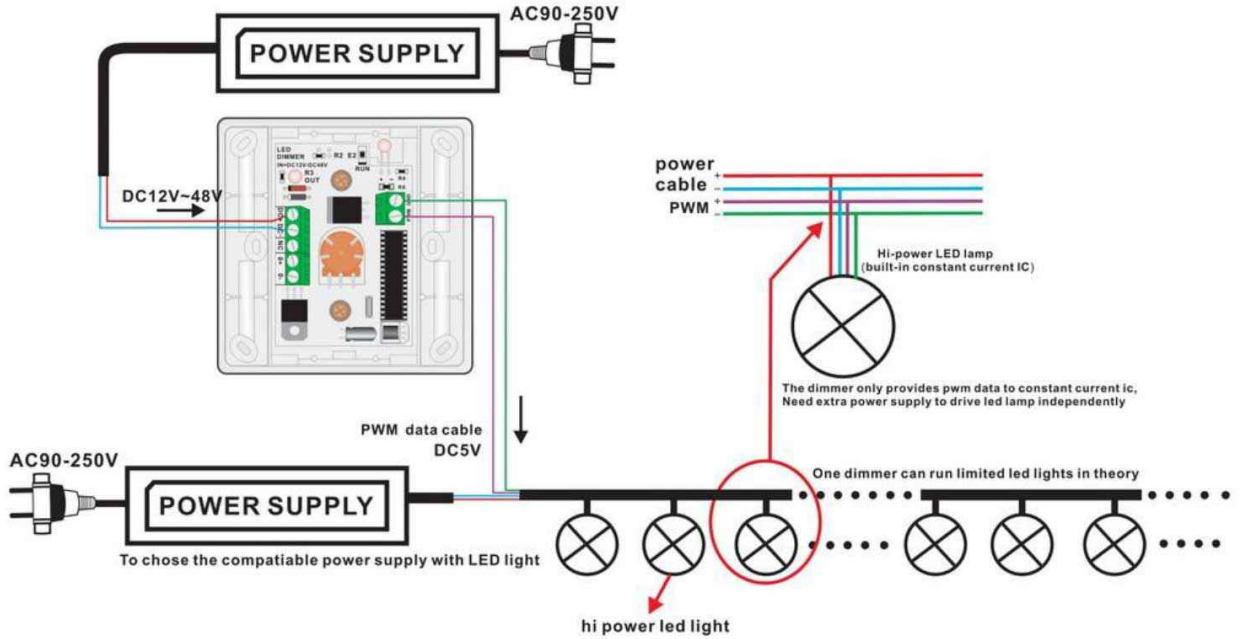

I . Technical Specs

Model No.	YH-210
Input power	DC12V~DC48V
Output signal	Constant voltage PWM
Max load current	6A
Output power	75W/150W/220W/280W(12V/24V/36V/48V)
Dimming range	0-100%
Grey step	256 levels
Switch size	L87×W87(mm)
IR controller size	L86×W33(mm)
Package size	L96×W91×H61(mm)
Gross weight	200g

Front view

Rear view

Main structure

IV. Product Dimension

YH-210 CV LED Dimmer Manual

VI. Instructions

1. About the button: